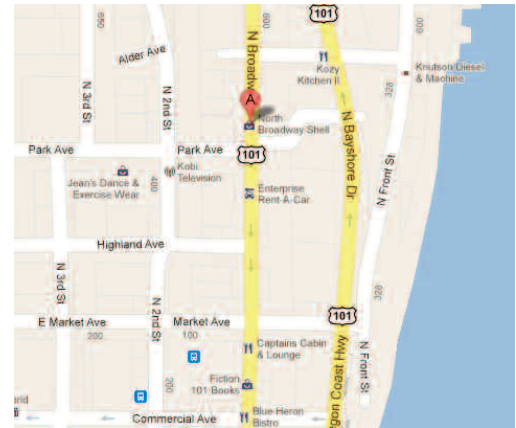

## Sherman Avenue Shell & Food Mart

1780 Sherman Ave., North Bend, OR

*Gasoline, diesel, propane, race fuel, ice, air/water, Food-Mart, good RV access, clean public restrooms, one block from the North Bend Library and the US Post Office.*

**Driving Directions:** From The Mill Casino main entrance, turn right onto Hwy 101 north-bound and position yourself in the left hand lane. Continue going north on 101 until you go past the Virginia Street intersection. Two blocks past Virginia Street turn left on Connecticut Street and go up the hill. Sherman Avenue Shell will be directly in front of you. Approximate driving distance from The Mill Casino is 1.5 miles.

**Driving Directions:** From The Mill Casino main entrance, turn left onto Hwy 101 southbound. Position yourself in the right hand lane. Once you pass ProBuild the highway takes a natural sweeping righthand curve and enters downtown Coos Bay. North Broadway Shell will be on your right hand side across the street from the Best Western Motel. Approximate driving distance from The Mill Casino is 2 miles.

## Bandon Shell

1 Elmira Street, Bandon, OR

*Gasoline, diesel, propane, clean public restrooms, excellent RV access, within walking distance to beautiful "Old Town Bandon" and the scenic waterfront.*

**Driving Directions:** From The Mill Casino main entrance, turn left onto Hwy 101 southbound. Follow the signs that lead to Bandon, Gold Beach & Brookings. Upon entering the city of Bandon stay in the right hand lane. Bandon Shell is located directly past the second stop light on your right hand side. It is the only Shell station in Bandon. Approximate driving distance from The Mill Casino is 30 miles.