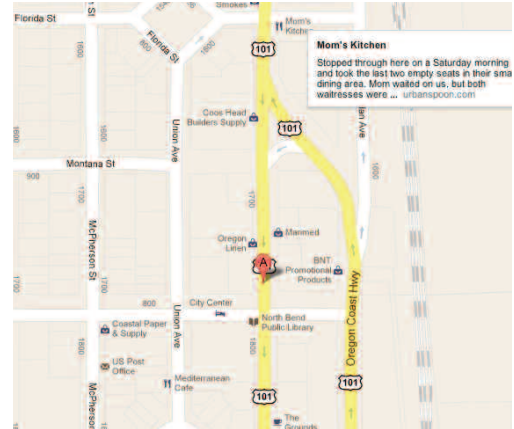

## Sherman Avenue Shell & Food Mart

1780 Sherman Ave., North Bend, OR

*Gasoline, diesel, propane, race fuel, ice, air/water, Food-Mart, good RV access, clean public restrooms, one block from the North Bend Library and the US Post Office.*

**Driving Directions:** From The Mill Casino main entrance, turn right onto Hwy 101 north-bound and position yourself in the left hand lane. Continue going north on 101 until you go past the Virginia Street intersection. Two blocks past Virginia Street turn left on Connecticut Street and go up the hill. Sherman Avenue Shell will be directly in front of you. Approximate driving distance from The Mill Casino is 1.5 miles.

**Driving Directions:** From The Mill Casino main entrance, turn left onto Hwy 101 southbound. Position yourself in the right hand lane. Once you pass ProBuild the highway takes a natural sweeping righthand curve and enters downtown Coos Bay. North Broadway Shell will be on your right hand side across the street from the Best Western Motel. Approximate driving distance from The Mill Casino is 2 miles.

## Bandon Shell

1 Elmira Street, Bandon, OR

*Gasoline, diesel, propane, clean public restrooms, excellent RV access, within walking distance to beautiful "Old Town Bandon" and the scenic waterfront.*

**Driving Directions:** From The Mill Casino main entrance, turn left onto Hwy 101 southbound. Follow the signs that lead to Bandon, Gold Beach & Brookings. Upon entering the city of Bandon stay in the right hand lane. Bandon Shell is located directly past the second stop light on your right hand side. It is the only Shell station in Bandon. Approximate driving distance from The Mill Casino is 30 miles.